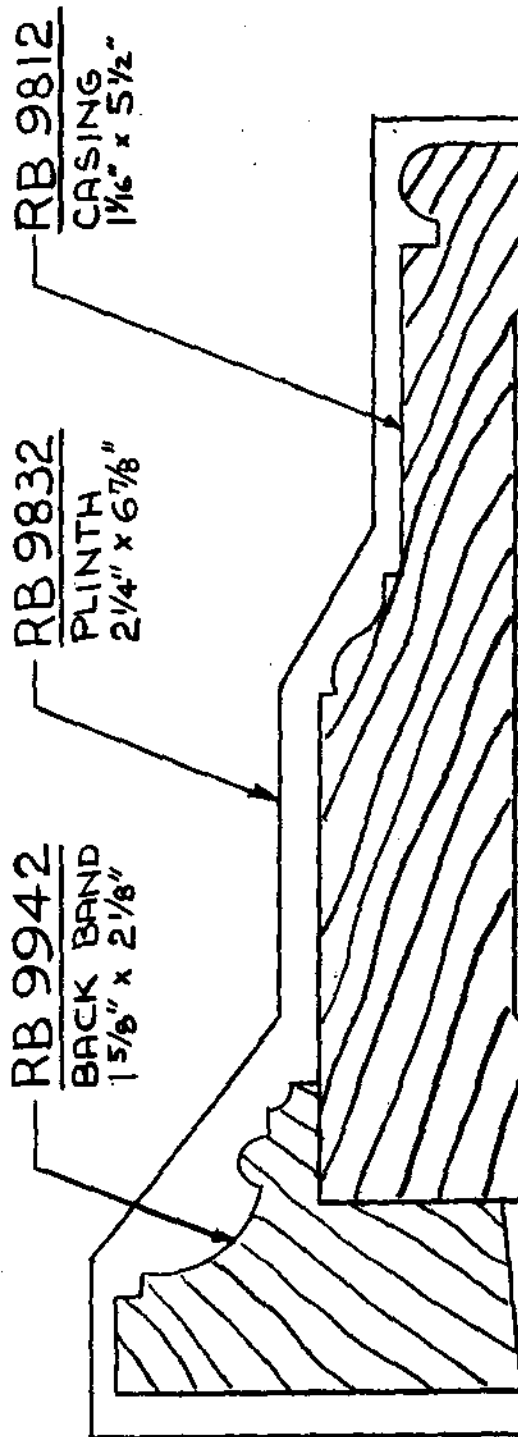

TUXEDO PARK CASING