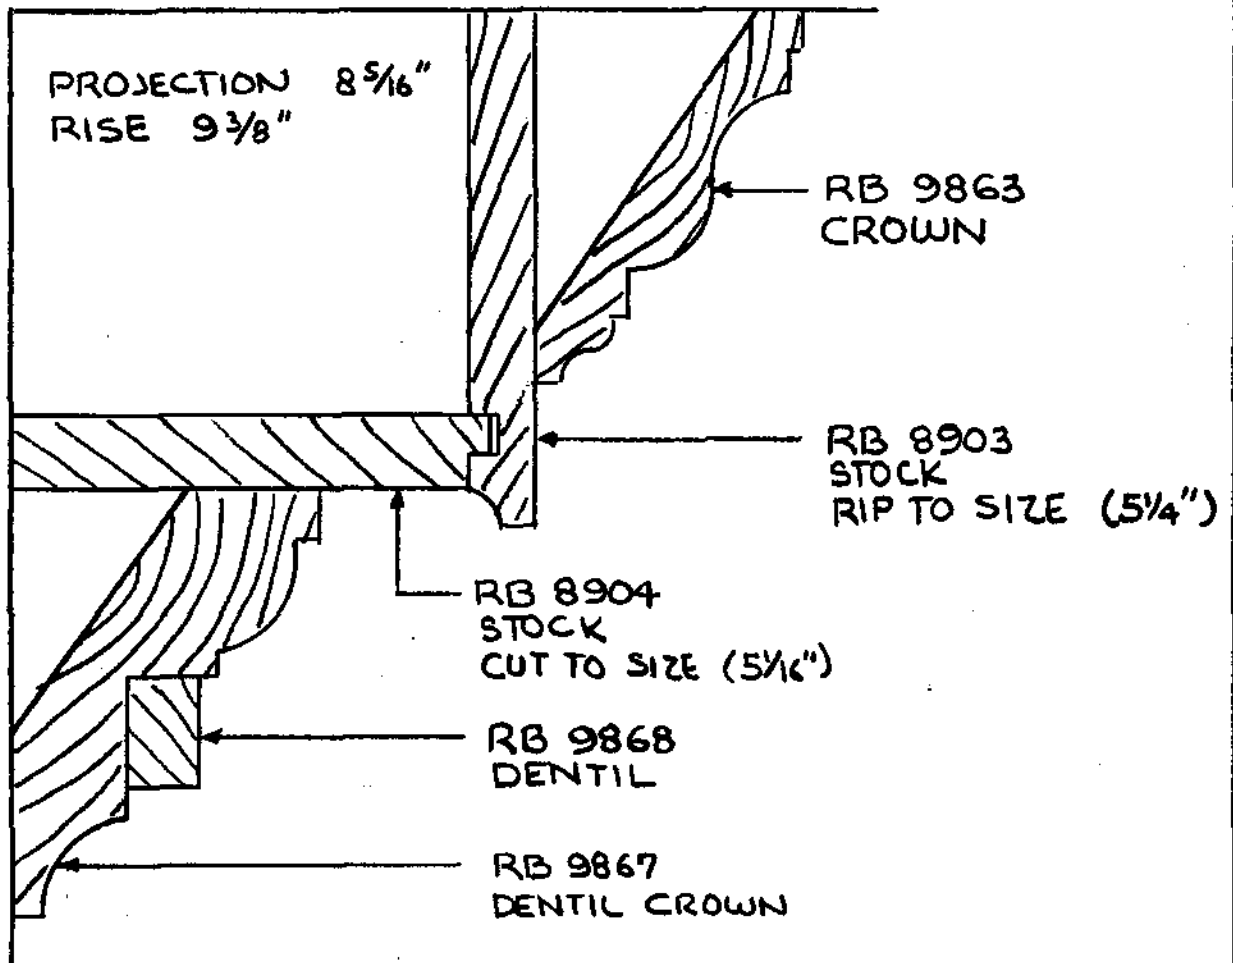

RANDALL BROTHERS, INC.

865 MARIETTA STREET N.W.; ATLANTA, GA.

1-404
PHONE 892-8666

1-404
FAX. 875-6102

RB 59867 WEST WESLEY CORNICE

ASSEMBLY

(65)

★ NOT FULL SIZE ★