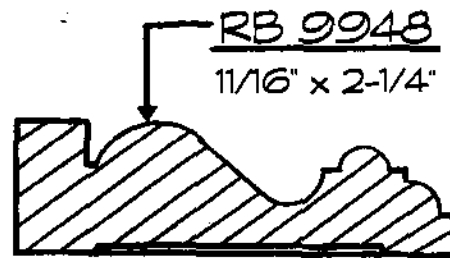

SHADY VALLEY CASING

22