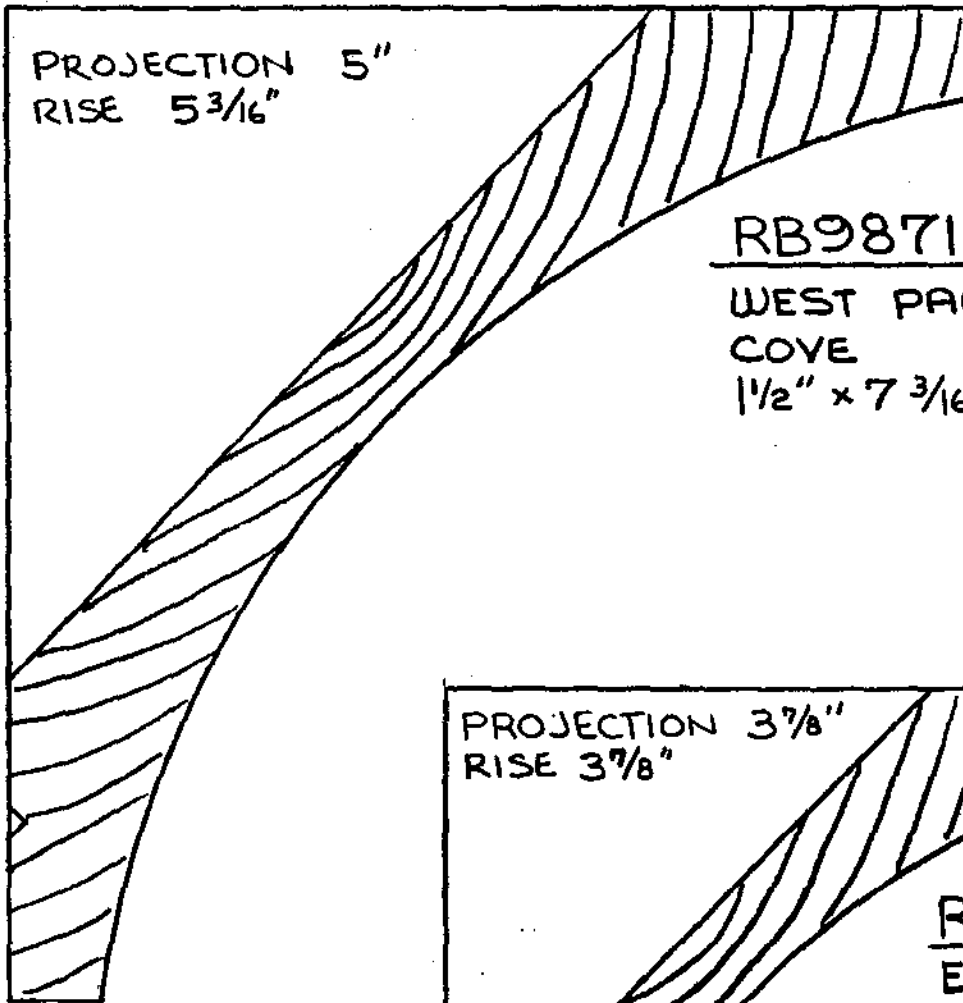

RANDALL BROTHERS, INC.

665 MARIETTA STREET N.W., ATLANTA, GA.

1-404
PHONE 892-6666

1-404
FAX 875-6102