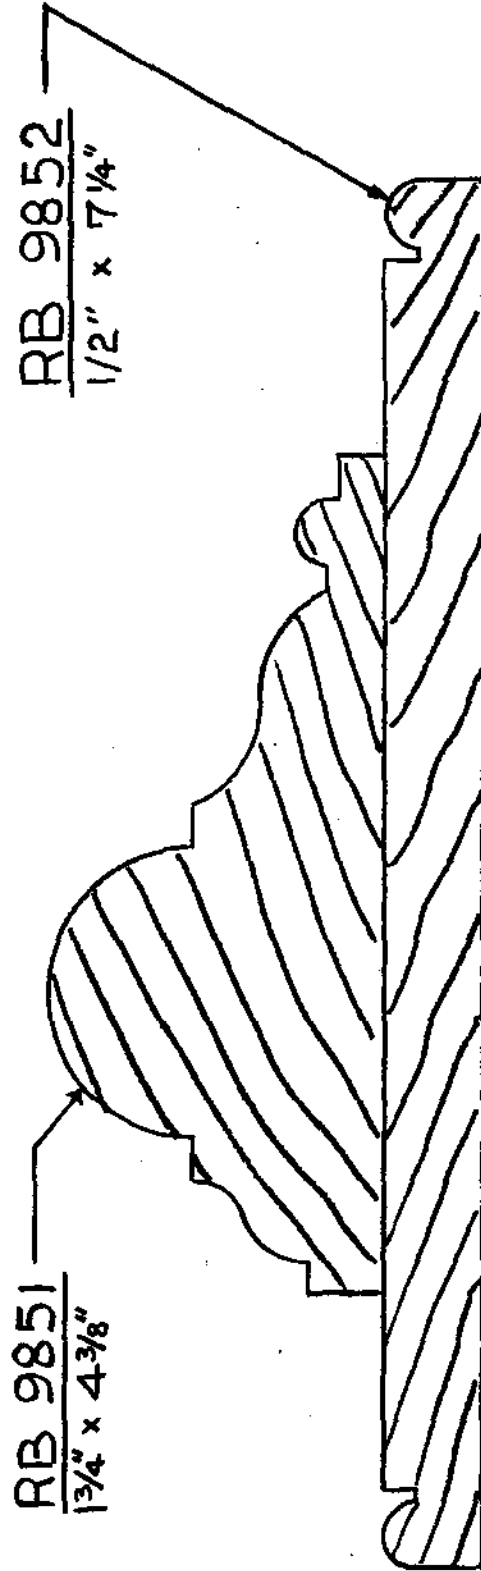

CASTLEGATE CHAIRRAIL