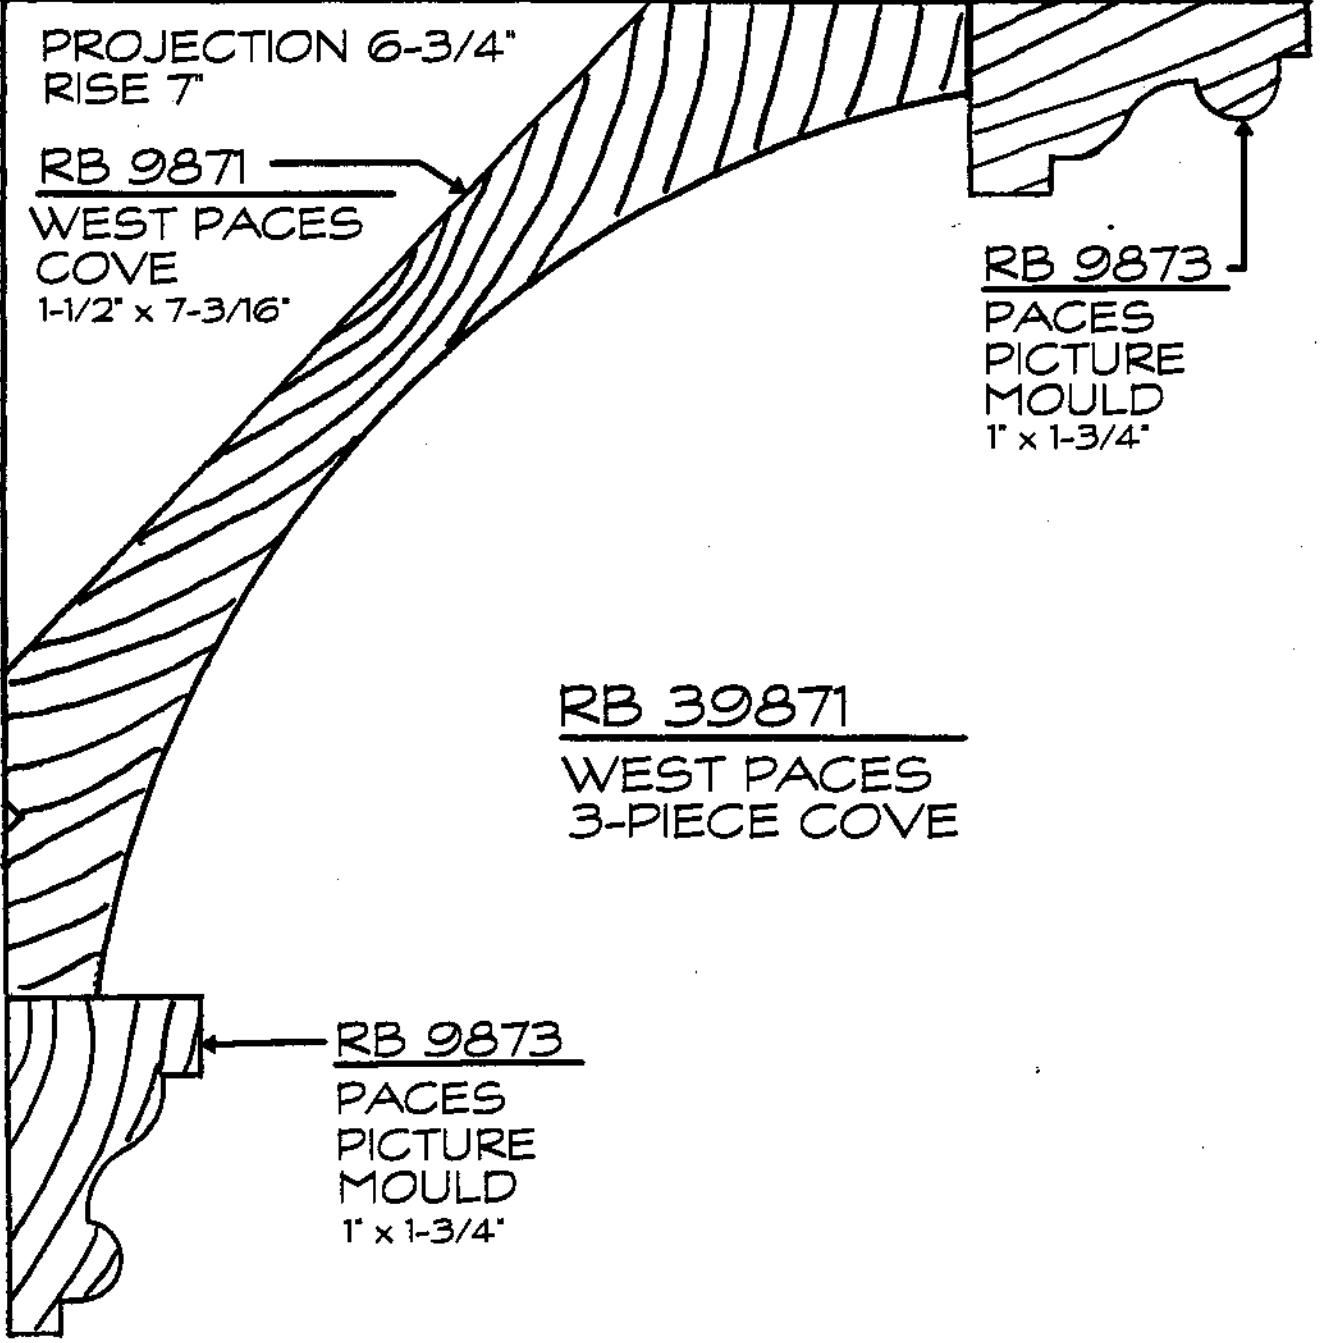

RB 49876 CHATHAM CORNICE ASSEMBLY

★ NOT FULL SIZE ★

78

RANDALL BROTHERS, INC.

888 MARIETTA STREET N.W.; ATLANTA, GA

1-404
PHONE 892-8888

1-404
FAX. 875-8102

RANDALL BROTHERS, INC.