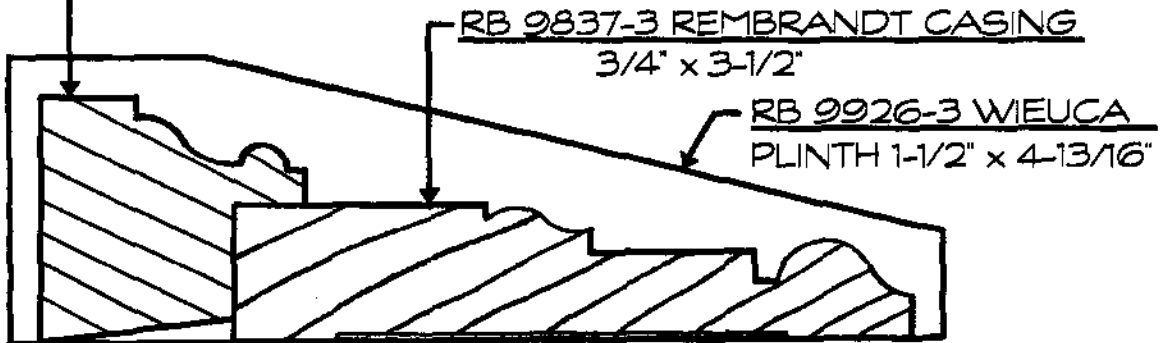

RB 9959 HARRIS BACKBAND
1-5/16" x 1-3/8"