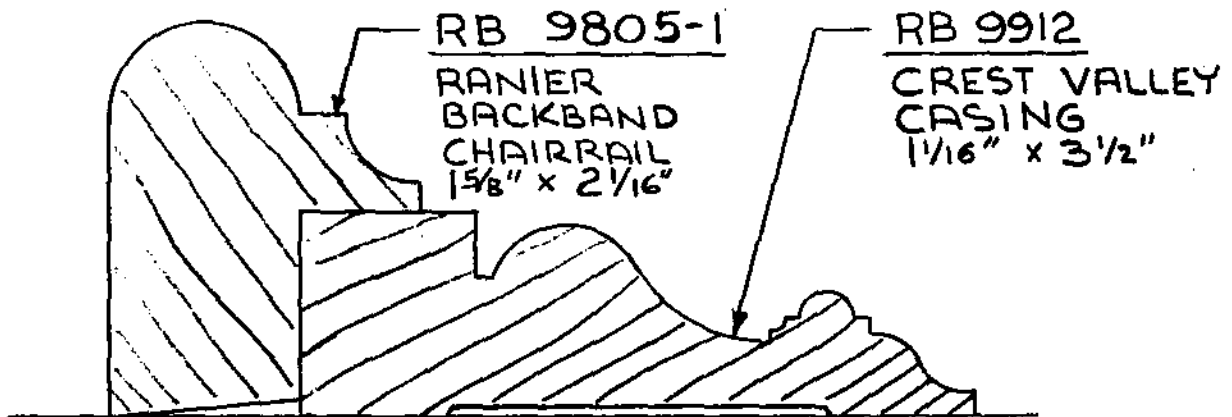

RANDALL BROTHERS, INC.

665 MARIETTA STREET N.W.; ATLANTA, GA.

1-404
PHONE 892-6866

1-404
FAX. 875-6102