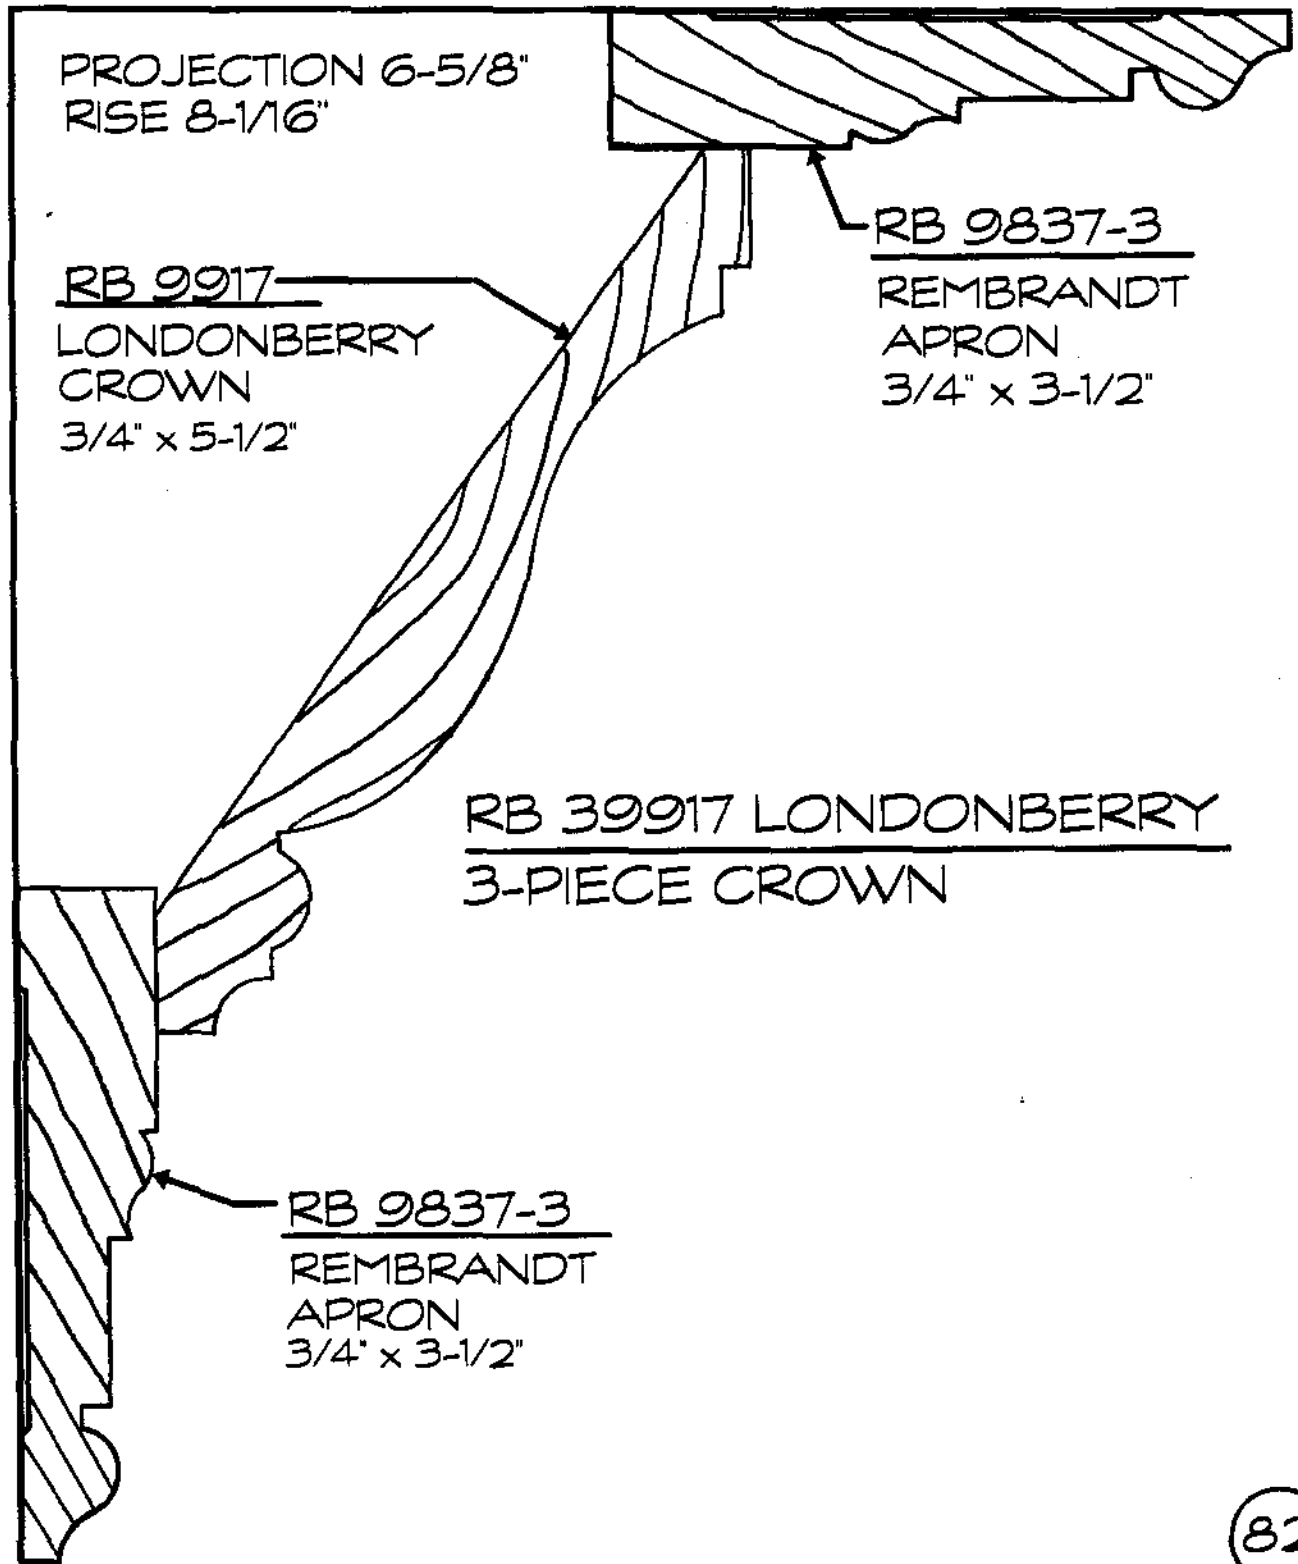

RANDALL BROTHERS, INC.

665 MARIETTA STREET N.W.; ATLANTA, GA.

1-404
PHONE 892-6666

1-404
FAX. 875-6102