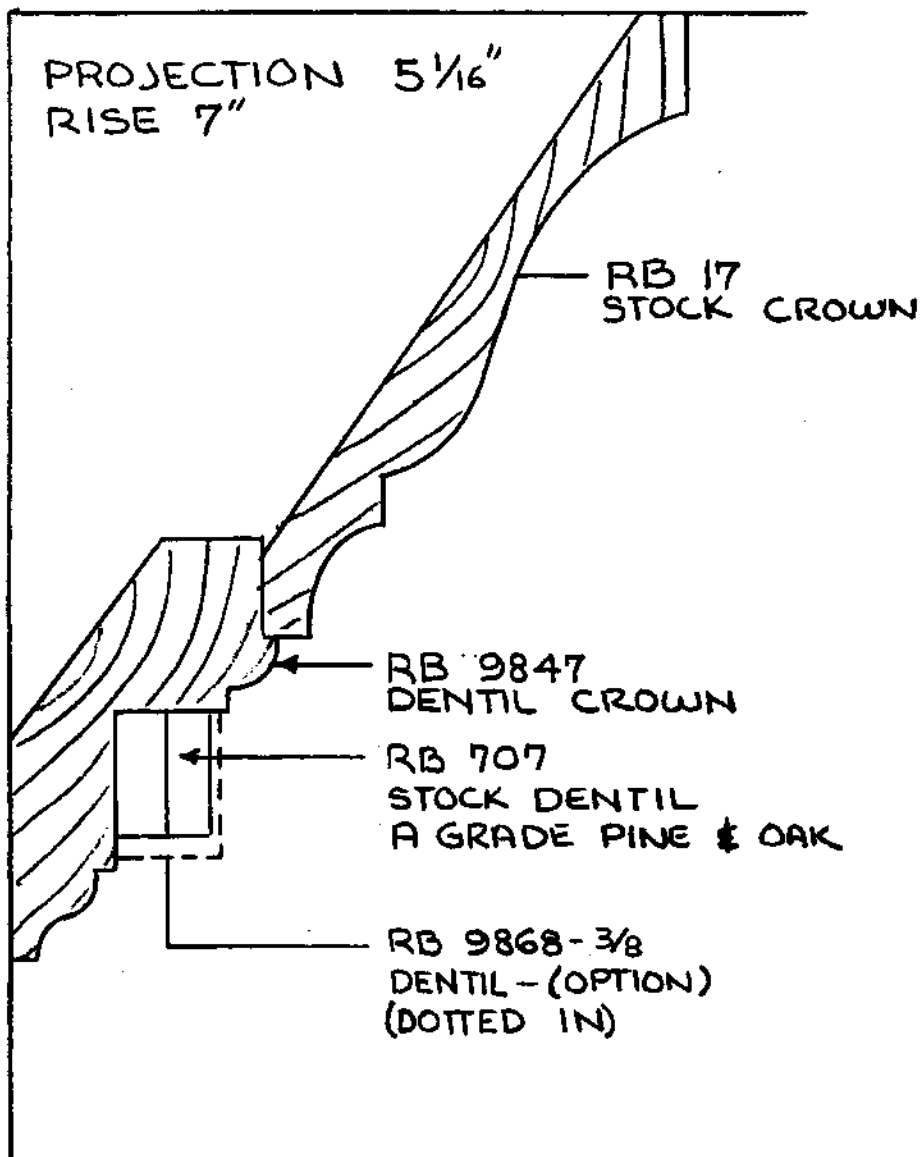

RANDALL BROTHERS, INC.

665 MARIETTA STREET N.W.; ATLANTA, GA.

1-404
PHONE 892-6866

1-404
FAX. 875-6102

RB 39847 EAST WESLEY CORNICE ASSEMBLY

★ NOT FULL SIZE ★

66