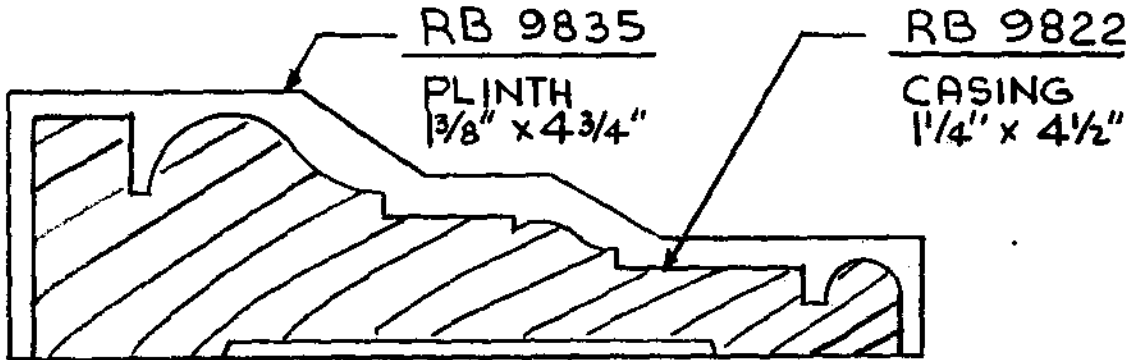

RANDALL BROTHERS, INC.

665 MARIETTA STREET N.W.; ATLANTA, GA.

1-404
PHONE 892-6666

1-404
FAX. 875-6102

HABERSHAM ROAD CASING