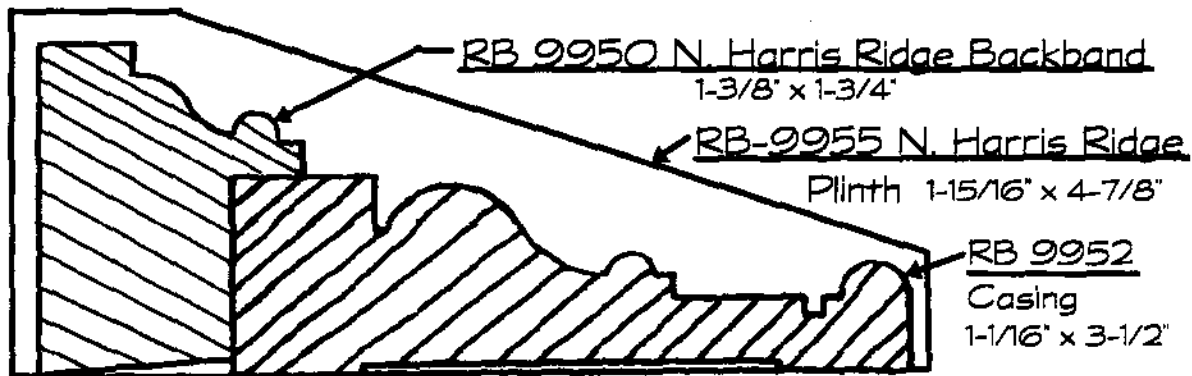

17

RANDALL BROTHERS, INC.

665 MARIETTA STREET N.W. ; ATLANTA, GA. 30313

PHONE: 404-892-6666

FAX: 404-875-6102