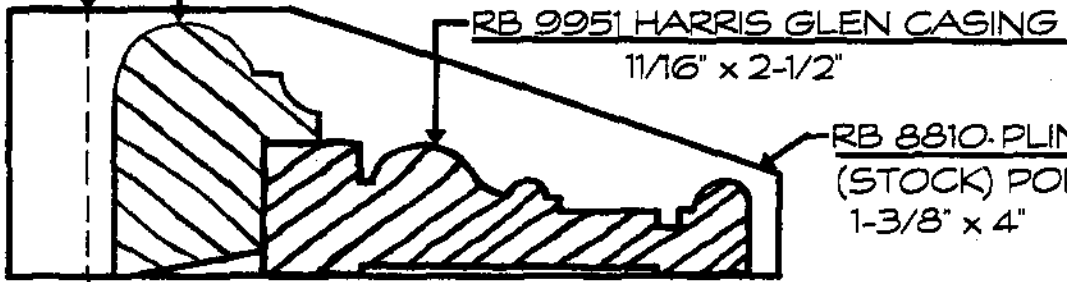

RANDALL BROTHERS, INC.

865 MARIETTA STREET N.W.; ATLANTA, GA.

1-404
PHONE 892-6866

1-404
FAX. 875-6102

15

RIP 3/8"
IN FIELD

RB 9902 TOWNSEND BACKBAND
1-1/16" x 1-5/16"