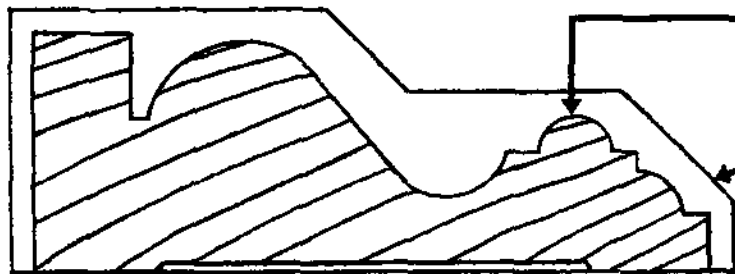

WOOD VALLEY CASING

RB 9888 PLINTH
1-3/8" x 3-3/4"