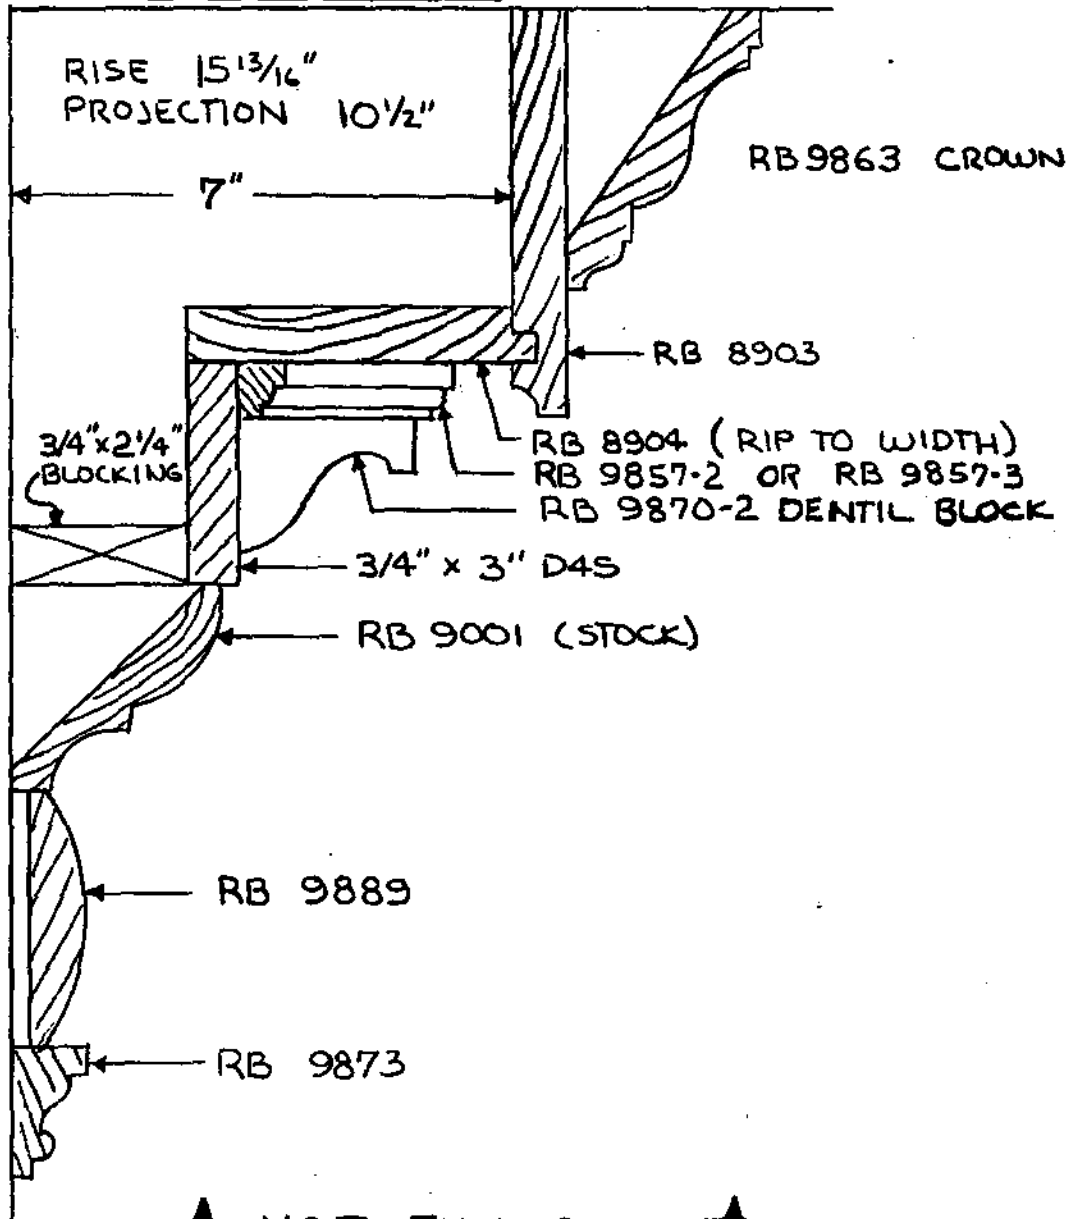

RANDALL BROTHERS, INC.

665 MARIETTA STREET N.W., ATLANTA, GA.

1-404
PHONE 892-8666

1-404
FAX. 875-6102

RB 99870 BUCKINGHAM CORNICE ASSEMBLY

★ NOT FULL SIZE ★

62