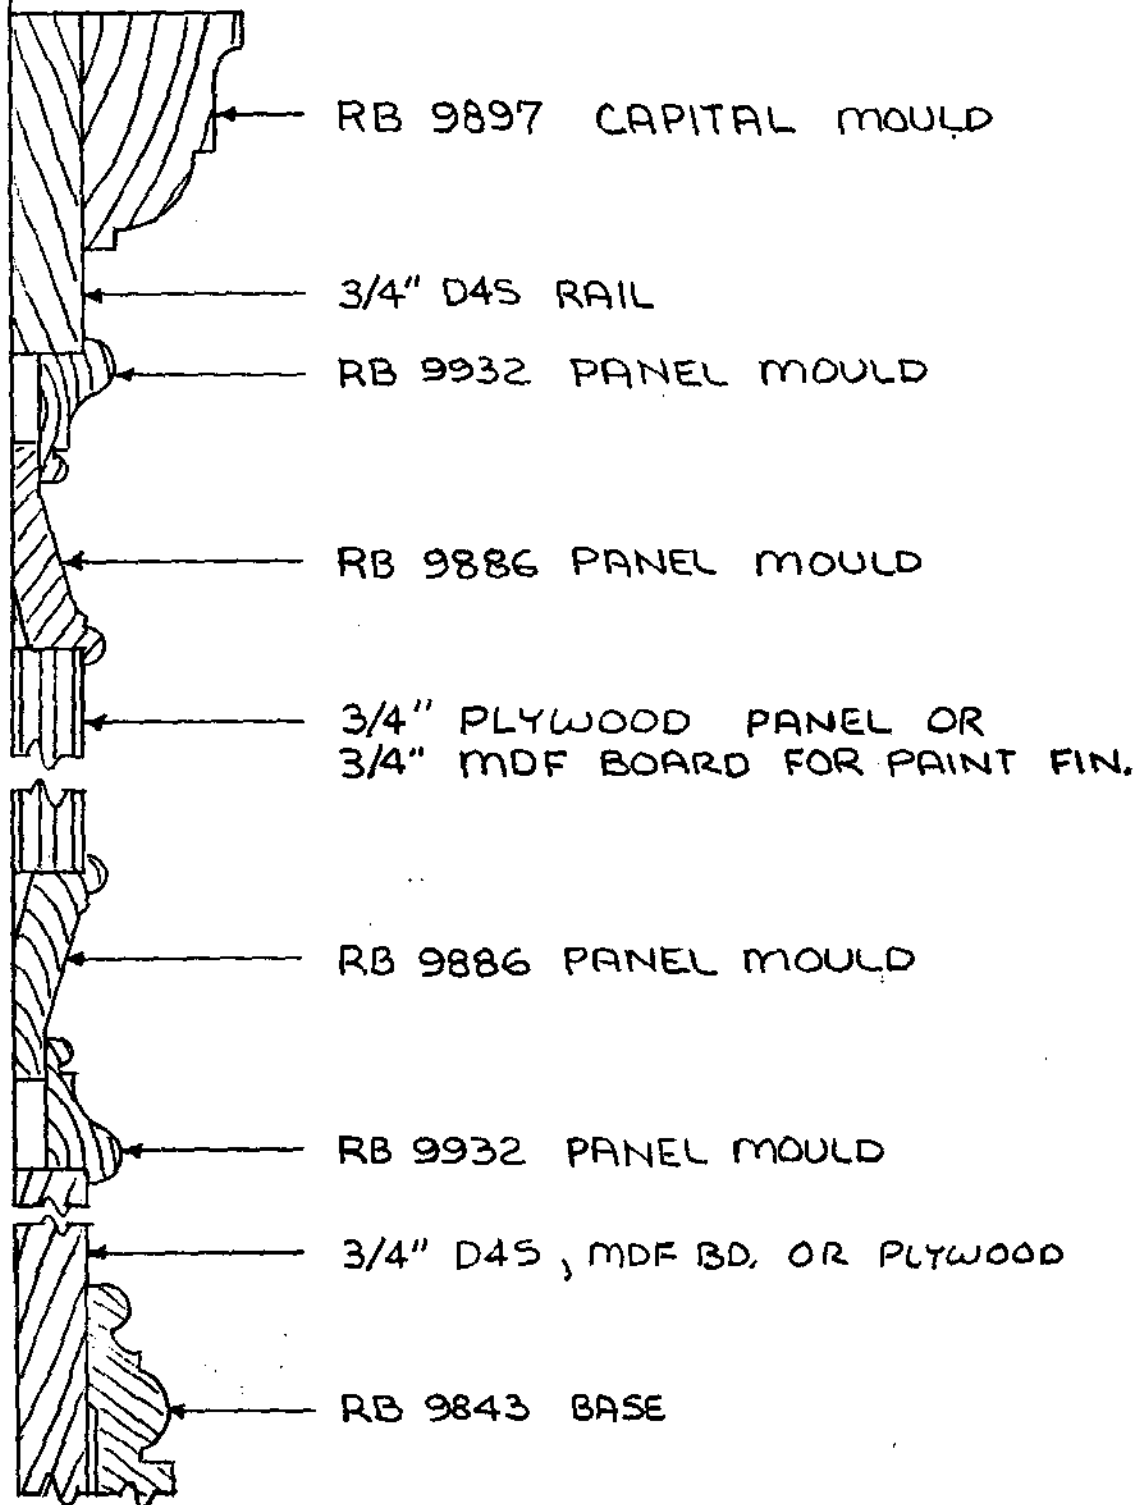

RANDALL BROTHERS, INC.

666 MARIETTA STREET N.W., ATLANTA, GA.

1-404
PHONE 892-8666

1-404
FAX. 875-6102

39

WAINSCOT PANELING

★ NOT FULL SIZE ★