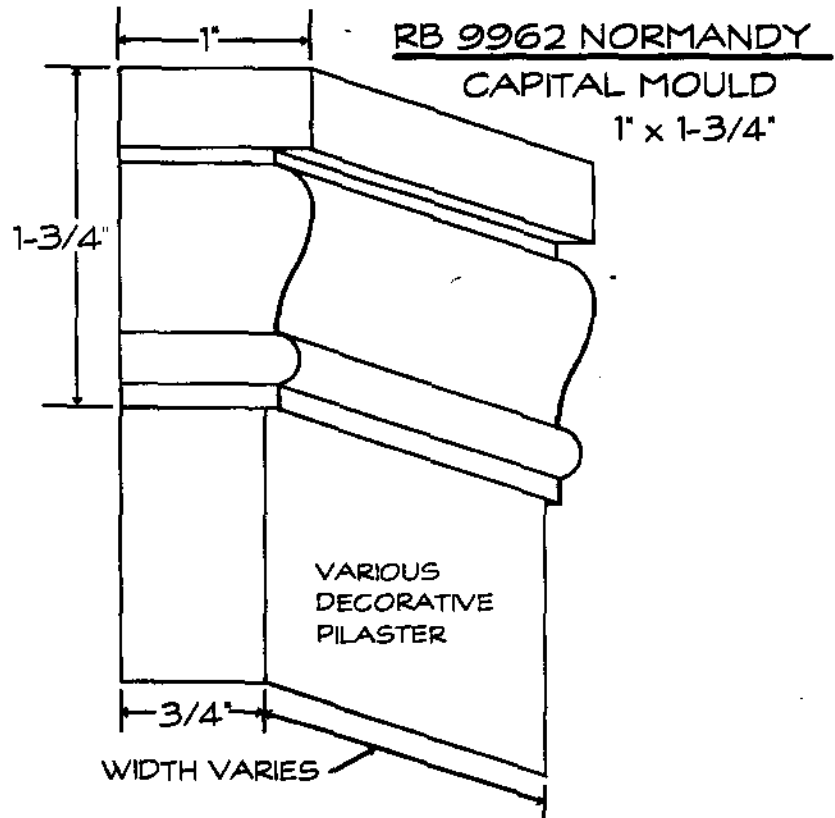

RB 9896
WESTOVER
PICTURE MOULD
1" x 1 7/16"

RB 9881-1-1/4
HANOVER
SHELF EDGE
3/4" x 1-1/4"

RB 9881-3/4
HANOVER
SHELF EDGE
5/8" x 3/4"

RANDALL BROTHERS, INC.

665 MARIETTA STREET N.W., ATLANTA, GA.

1-404
PHONE 892-8668