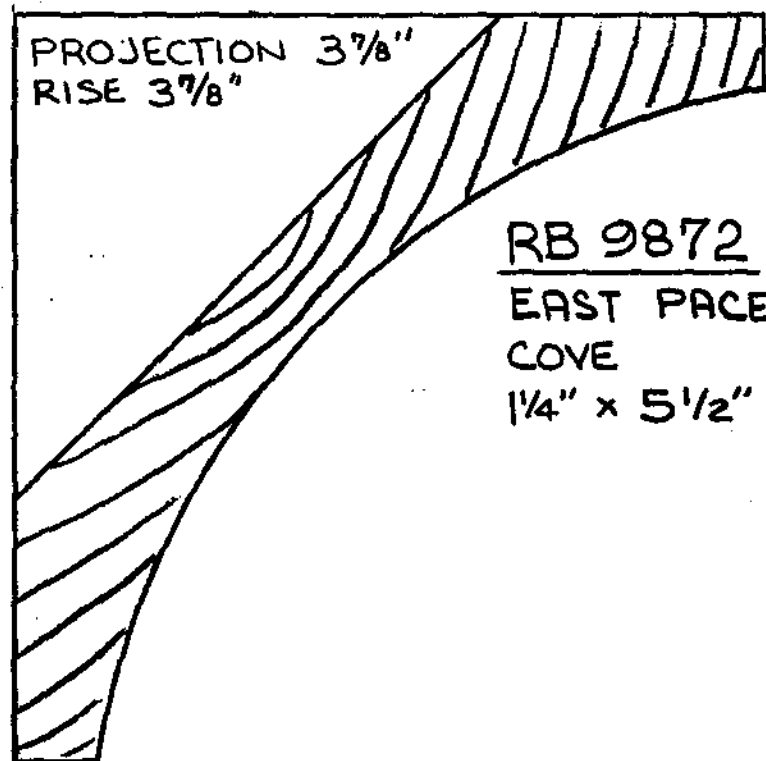

RANDALL BROTHERS, INC.

665 MARIETTA STREET N.W., ATLANTA, GA.

1-404
PHONE 892-6666

1-404
FAX 875-6102