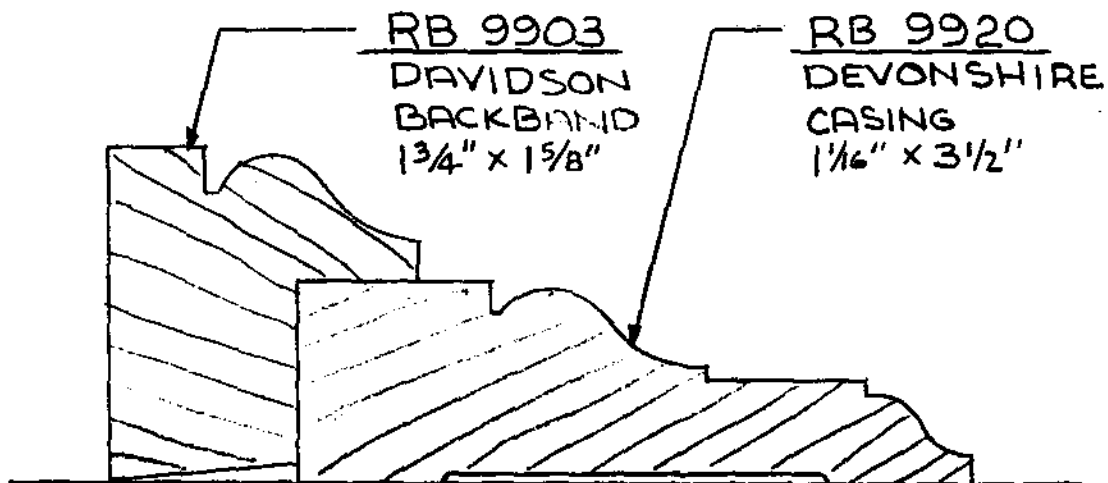

RANDALL BROTHERS, INC.

665 MARIETTA STREET N.W.; ATLANTA, GA.

1-404
PHONE 892-6866

1-404
FAX. 875-6102