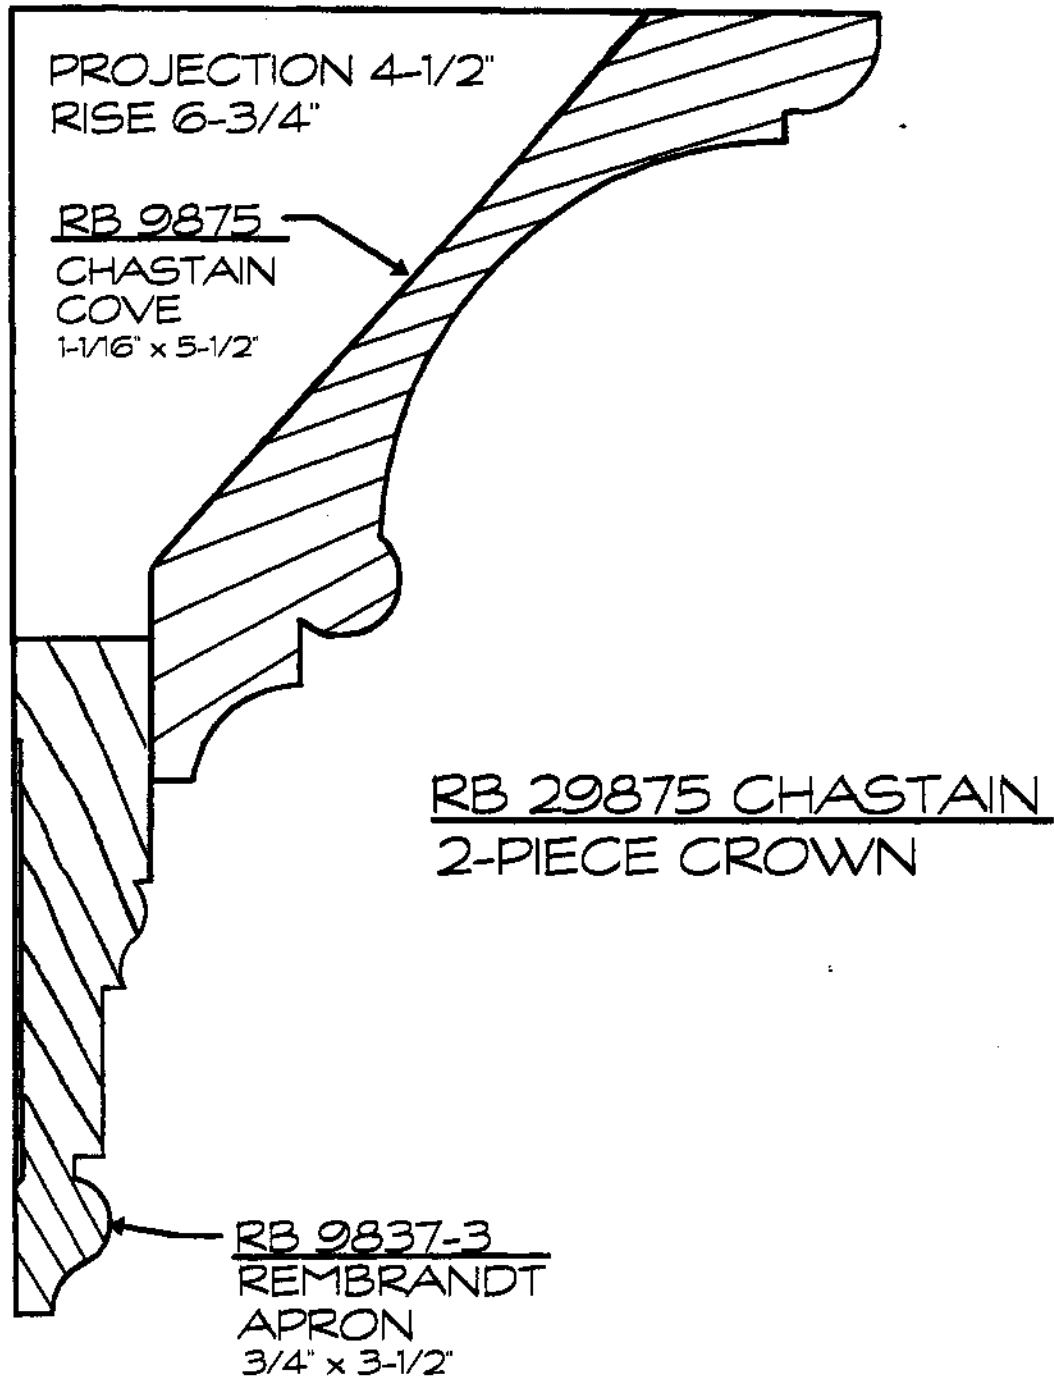

RANDALL BROTHERS, INC.

665 MARIETTA STREET N.W.; ATLANTA, GA.

1-404
PHONE 892-6666

1-404
FAX. 875-6102