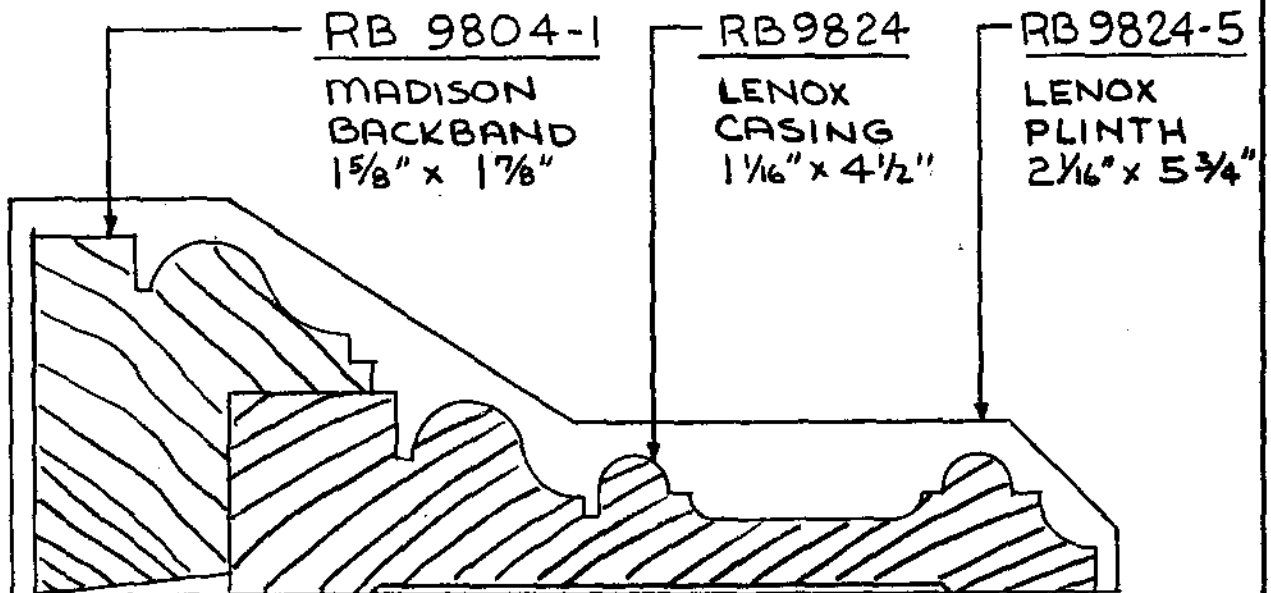

RANDALL BROTHERS, INC.

665 MARIETTA STREET N.W.; ATLANTA, GA.

1-404
PHONE 892-6666

1-404
FAX. 875-6102

20