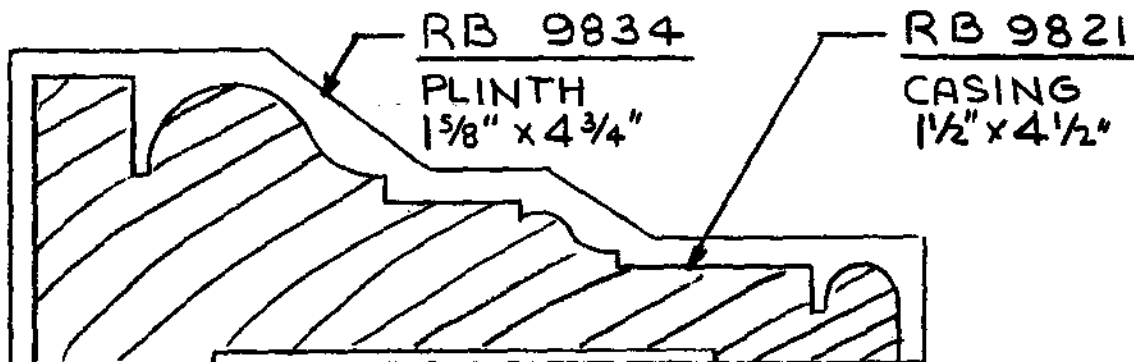

HABERSHAM PARK CASING