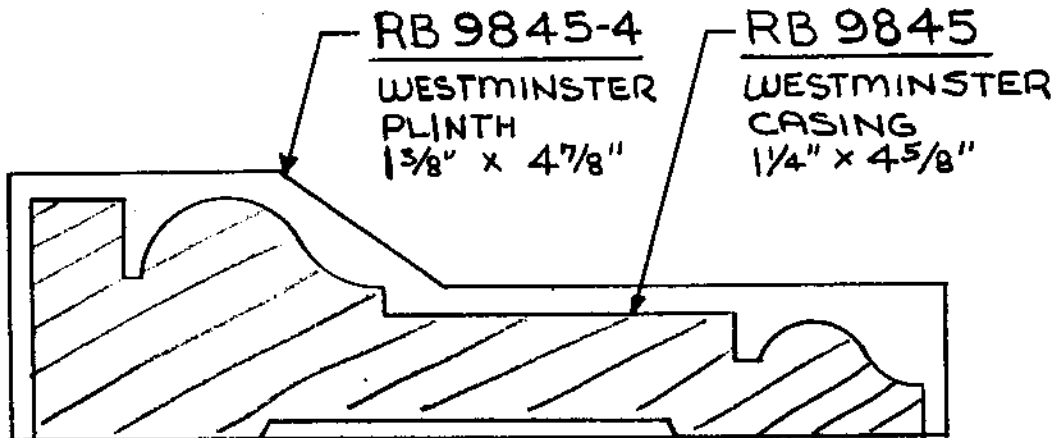

RANDALL BROTHERS, INC.

665 MARIETTA STREET N.W.; ATLANTA, GA.

1-404
PHONE 892-6666

1-404
FAX 875-6102

10

RB 9826

DOVER ROAD
CASING
1 1/16" x 2 1/2"