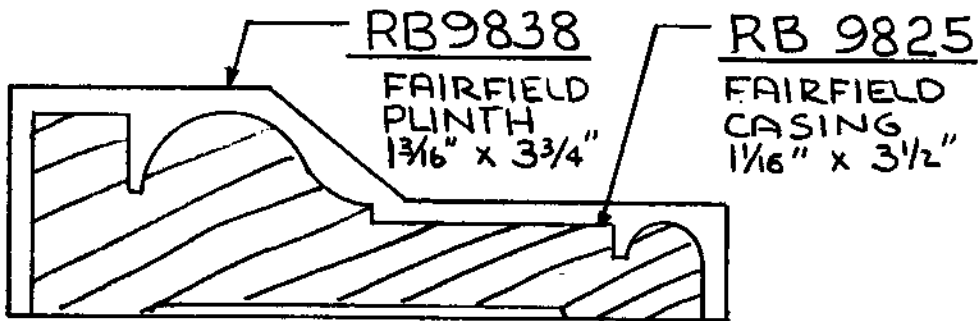

RANDALL BROTHERS, INC.

665 MARIETTA STREET N.W.; ATLANTA, GA.

1-404
PHONE 892-6666

1-404
FAX 875-6102

10

RB 9826

DOVER ROAD
CASING
1 1/16" x 2 1/2"