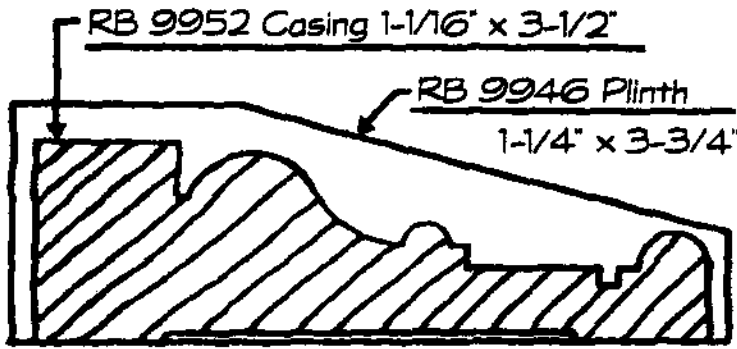

17

RANDALL BROTHERS, INC.

665 MARIETTA STREET N.W. ; ATLANTA, GA. 30313

PHONE: 404-892-6666

FAX: 404-875-6102

HARRIS RIDGE CASING