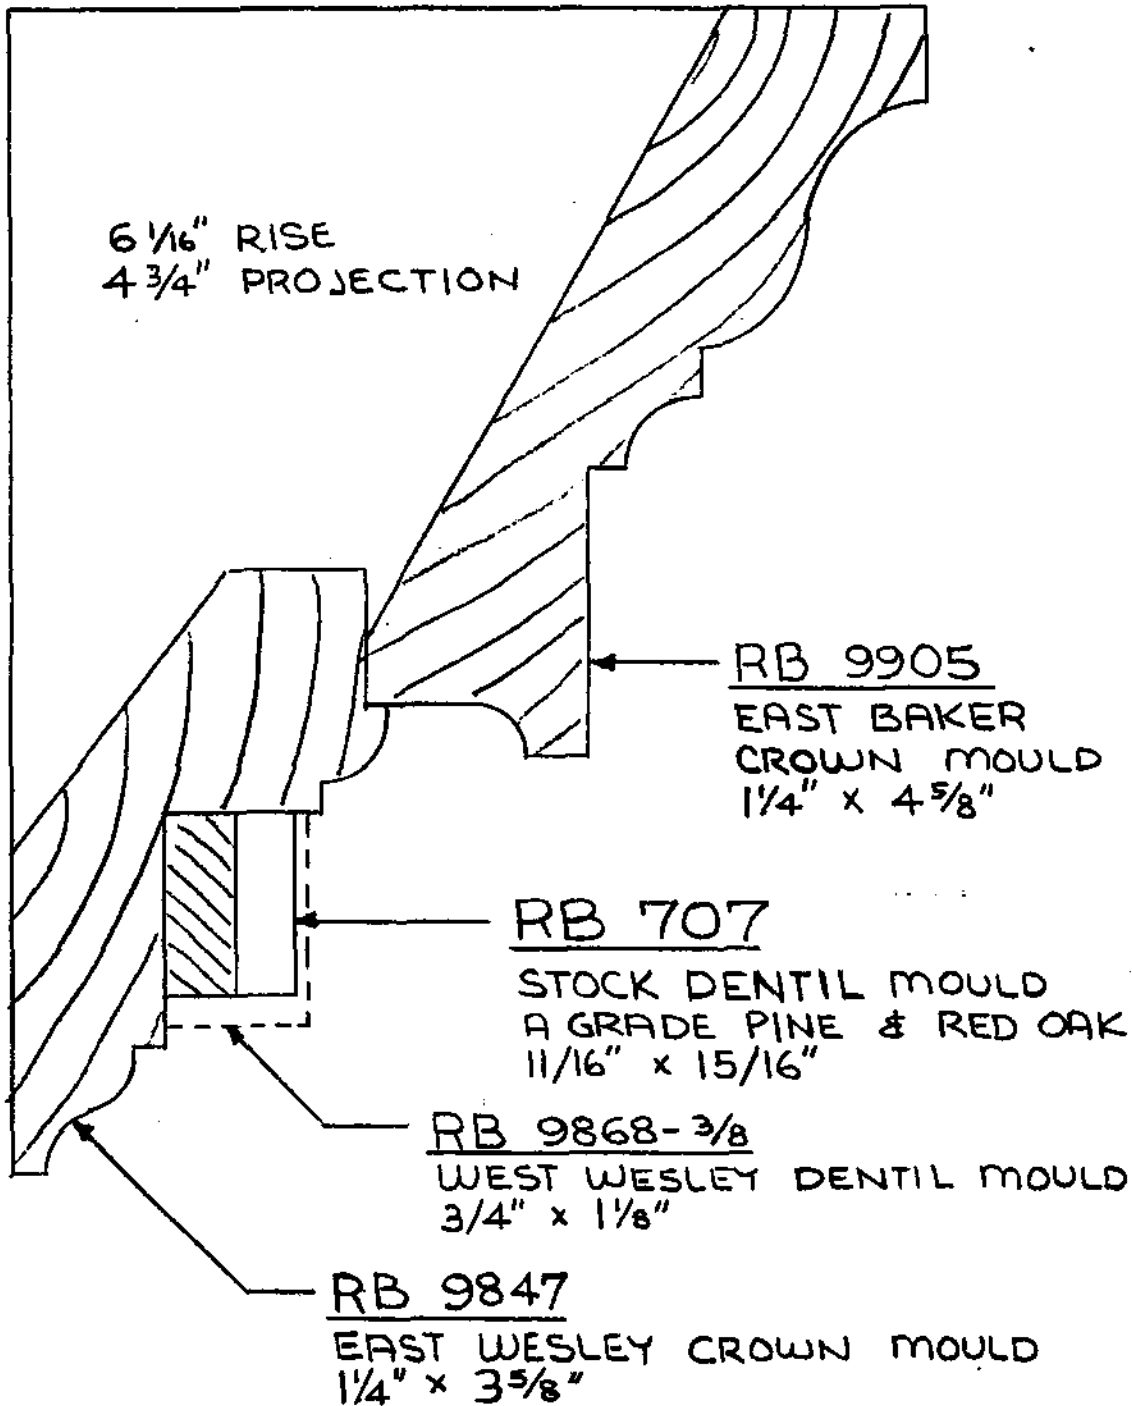

RANDALL BROTHERS, INC.

865 MARIETTA STREET N.W.; ATLANTA, GA.

1-404
PHONE 892-8886

1-404
FAX. 875-6102

RB 39905 EAST BAKER CORNICE

ASSEMBLY