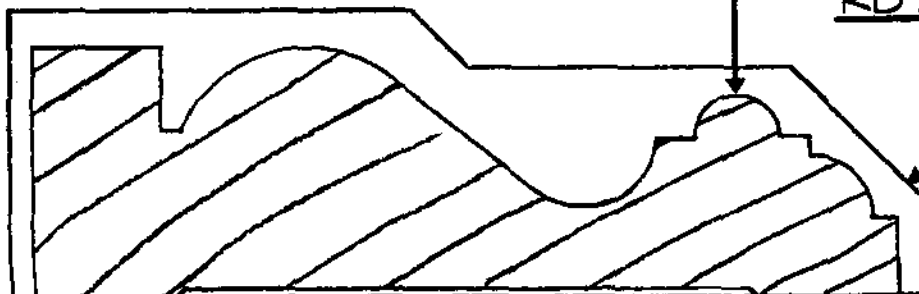

PACES VALLEY CASING

RB 9887
PLINTH
1-1/2" x 4-3/4"