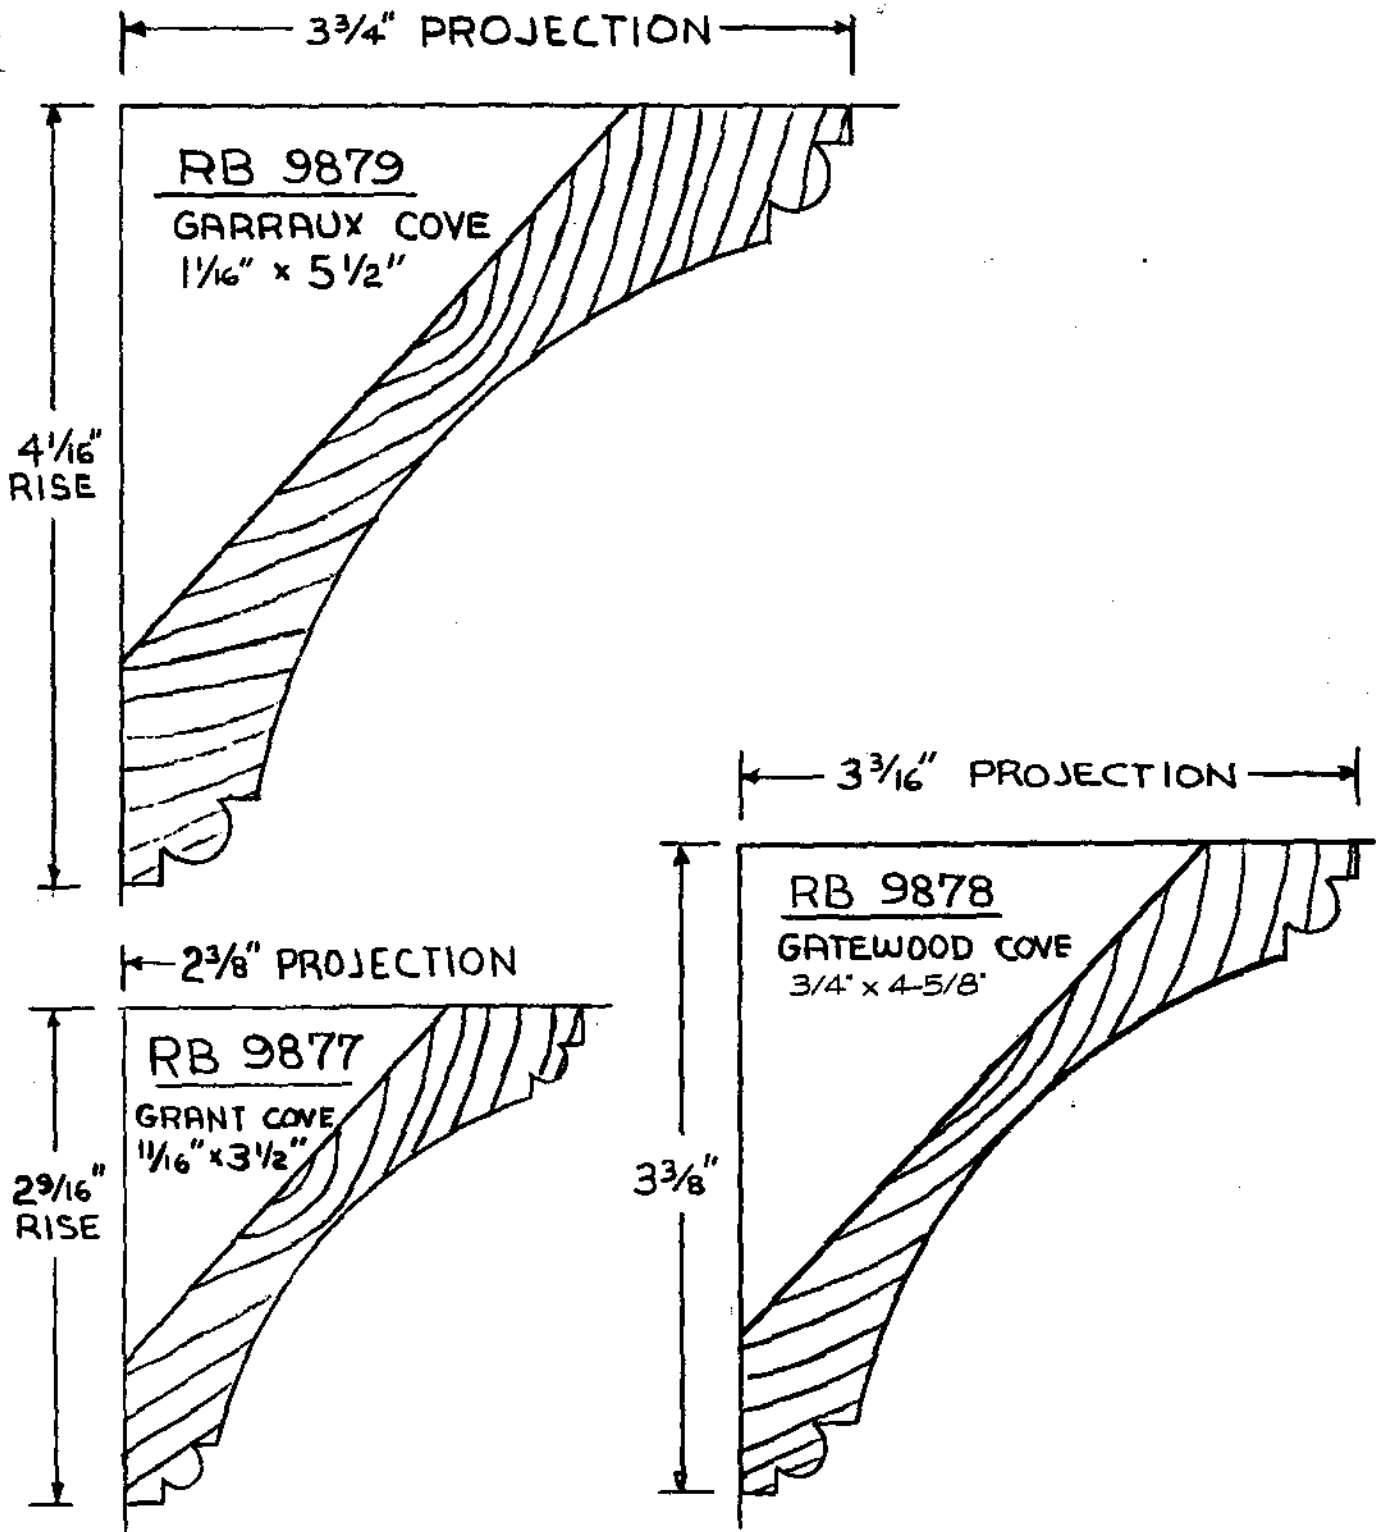

RANDALL BROTHERS, INC.

865 MARIETTA STREET N.W.; ATLANTA, GA.

1-404
PHONE 882-8668

1-404
FAX. 875-8102